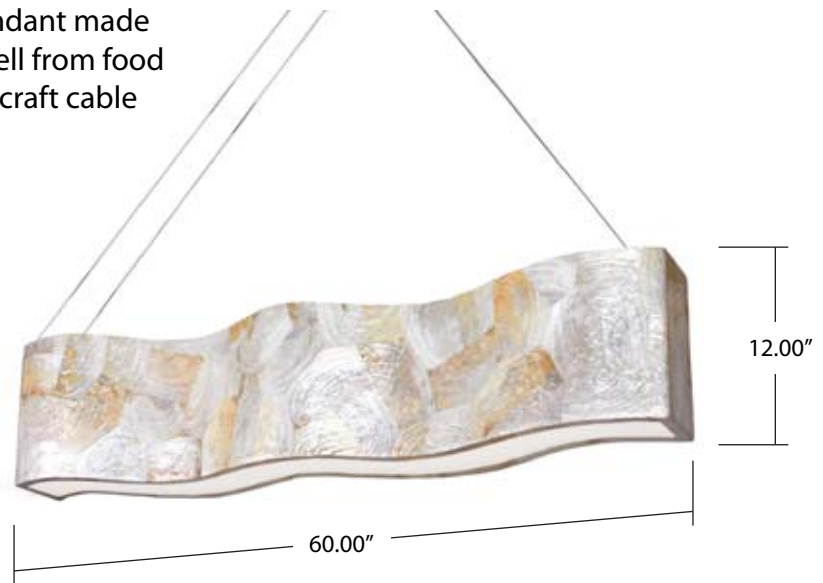

Big 8-light Linear Pendant with Reclaimed Shell

Model 178N07

Description Modern linear pendant made with reclaimed shell from food harvesting and aircraft cable suspension

Width / Diameter 60.00 in. / 152.4 cm

Height 12 in. / 30.48 cm

Length n/a

Extension 9.5 in. / 24.1 cm

Hanging Weight 24 lb. / 10.9 kg

Cable 10 ft. / 3 m

Canopy 6.75 x 12 x 0.75 in. / 17.15 x 30.48 x 1.91 cm, Kabebe shell or Chocolate tiger shell

Glass/Shade Kabebe shell (shown) or Chocolate tiger shell

Lamp type (8) 50W G9 halogen, included

Listing UL - C

Wiring North American, 110/220

Stems/hooks n/a